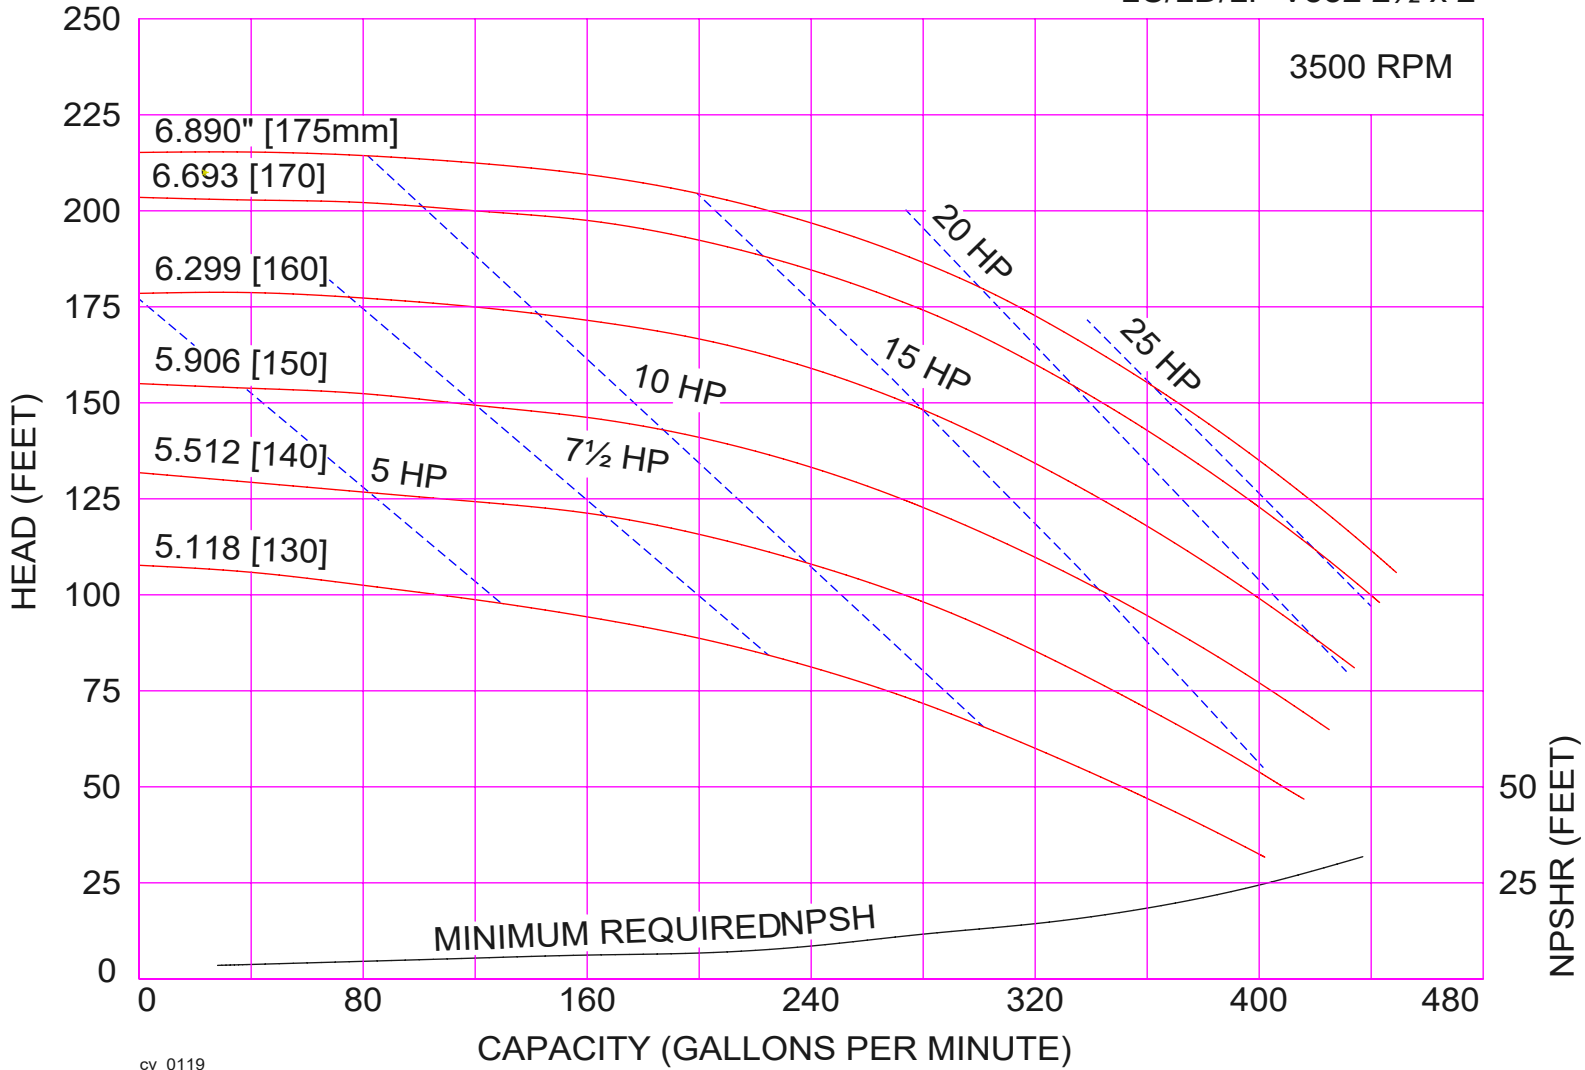

AMPCO PUMPS COMPANY, INC.
LC/LD/LF-V532 2½ x 2

cv_0119